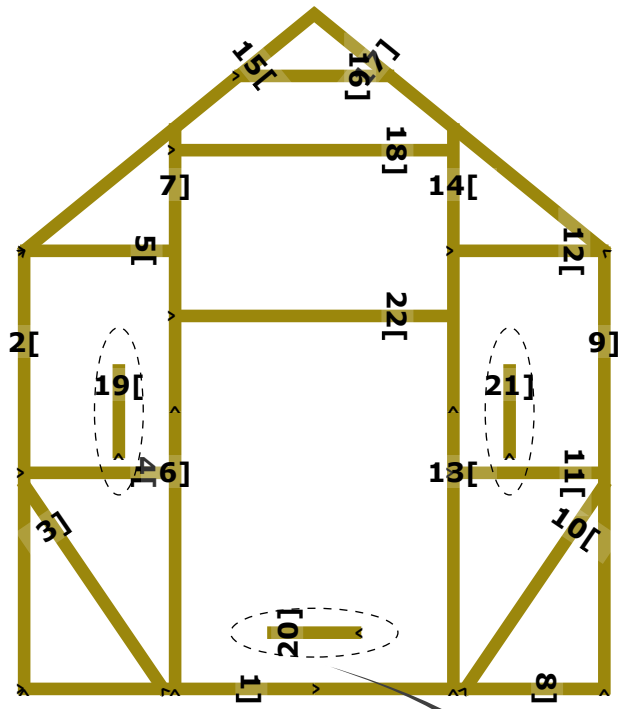

Drawing	FW1_2	Quantity	1	Screws	90

Item ID	QTY	Length
1,8	2	~ 999.0 mm
2,9	2	~ 1513.8 mm
3,10	2	~ 862.8 mm
4,11	2	~ 547.9 mm
5,12	2	~ 543.1 mm
6,13	2	~ 957.1 mm
7,14	2	~ 972.8 mm
15,17	2	~ 1295.1 mm
16	1	~ 540.0 mm
18,22	2	977.9 mm
19,20,21	3	~ 318.0 mm
Meterage		18.833

[Bracket indicates the orientation of the profile

Greenhouse Smart 2x3 meter					
Rasēja			3.05.2024	Frame set: FW2	
Pasūtītājs				Lapa 3