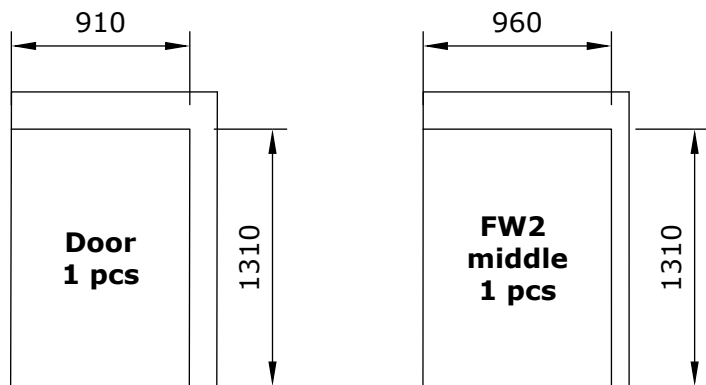

Pre cut polycarbonate

Cut to size polycarbonate (1 boxes= 12 sheets total of 2 boxes (24 sheets))