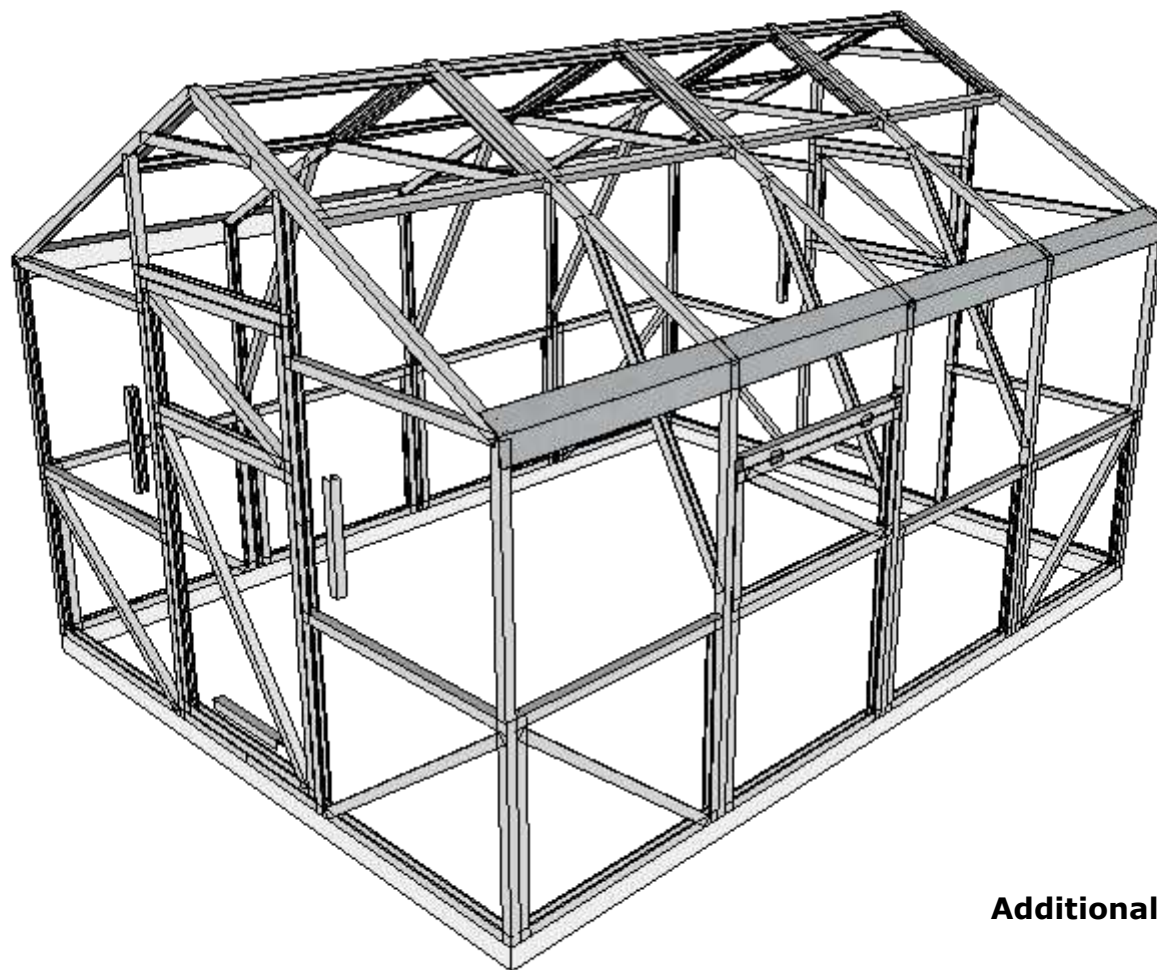

Additional side window installation for greenhouse

Greenhouse Smart 2x3 meter					
Rasēja			3.05.2024	Side window installation	
Pasūtītājs				Lapa 15