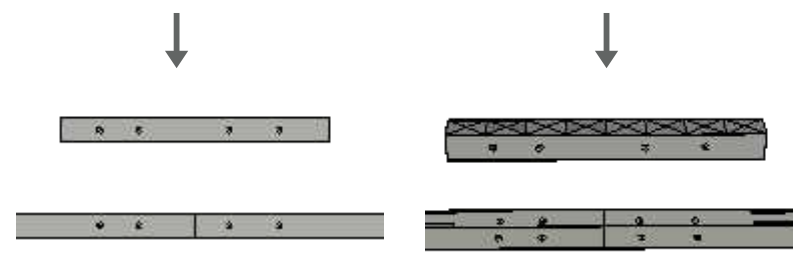

Drawing	FW1_2	Quantity	1	Screws	90

Item ID	QTY	Length
1,8	2	~ 999.0 mm
2,9	2	~ 1513.8 mm
3,10	2	~ 862.8 mm
4,11	2	~ 547.9 mm
5,12	2	~ 543.1 mm
6,13	2	~ 957.1 mm
7,14	2	~ 972.8 mm
15,17	2	~ 1295.1 mm
16	1	~ 540.0 mm
18,22	2	977.9 mm
19,20,21	3	~ 318.0 mm
Meterage		18.833

[Bracket indicates the orientation of the profile

Greenhouse Smart 2x3 meter					
Rasēja			3.05.2024	Frame set: FW2	
Pasūtītājs				Lapa 3