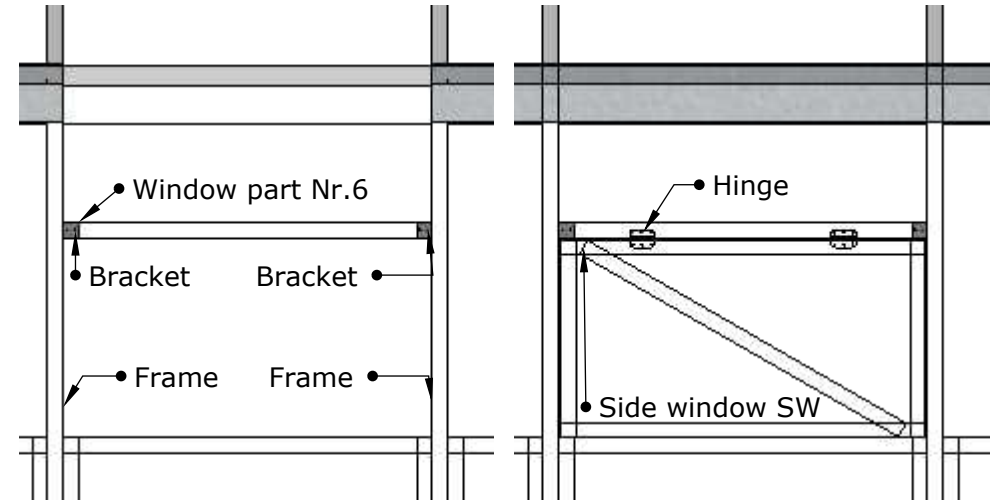

Rasēja

3.05.2024

**Assembly step 9-11**

Pasūtītājs

**Additional side window installation for greenhouse**

<b>Greenhouse Smart 2x3 meter</b>					
<b>Rasēja</b>			<b>3.05.2024</b>	<b>Side window installation</b>	
<b>Pasūtītājs</b>				<b>Lapa 15</b>	

<b>Drawing</b>	Greenhouse side window	<b>Quantity</b>	optional	<b>Screws</b>	12
----------------	------------------------	-----------------	----------	---------------	----

Item ID	QTY	Length
2,3	2	508.0 mm
4	1	~ 969.8 mm
1,5	2	~ 938.0 mm
6	1	~ 950.0 mm
<b>Meterage</b>		<b>4.812</b>

- 1. Install window part Nr.6 at your desired height between greenhouse frames "Frame" using the brackets included in package**
- 2. Screw side window "SW" to part Nr.6 using hinges and screws included in the package**