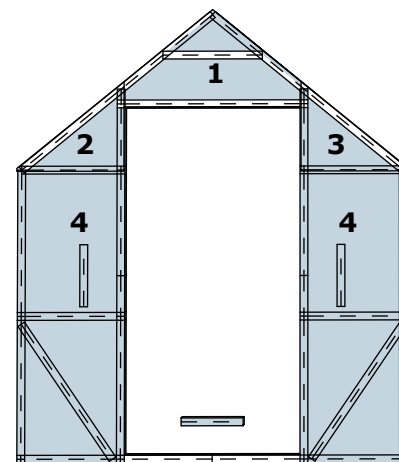

Recommended cutting pattern

Greenhouse Smart 2x3 meter

Rasēja

3.05.2024

Polycarbonate lay out - cut to size

Pasūtītājs

Lapa 18