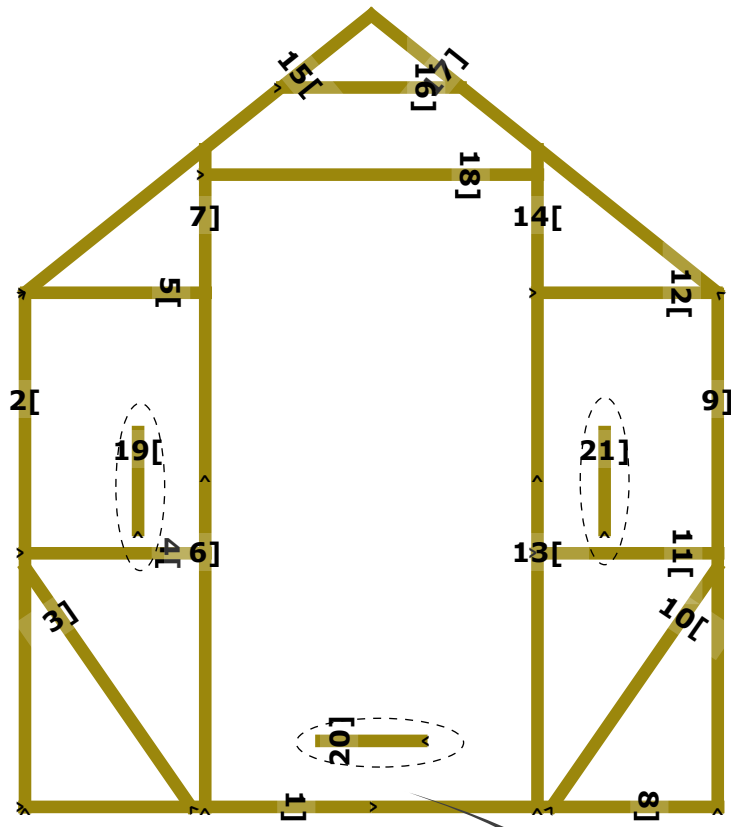

Drawing	FW1_1	Quantity	1	Screws	86