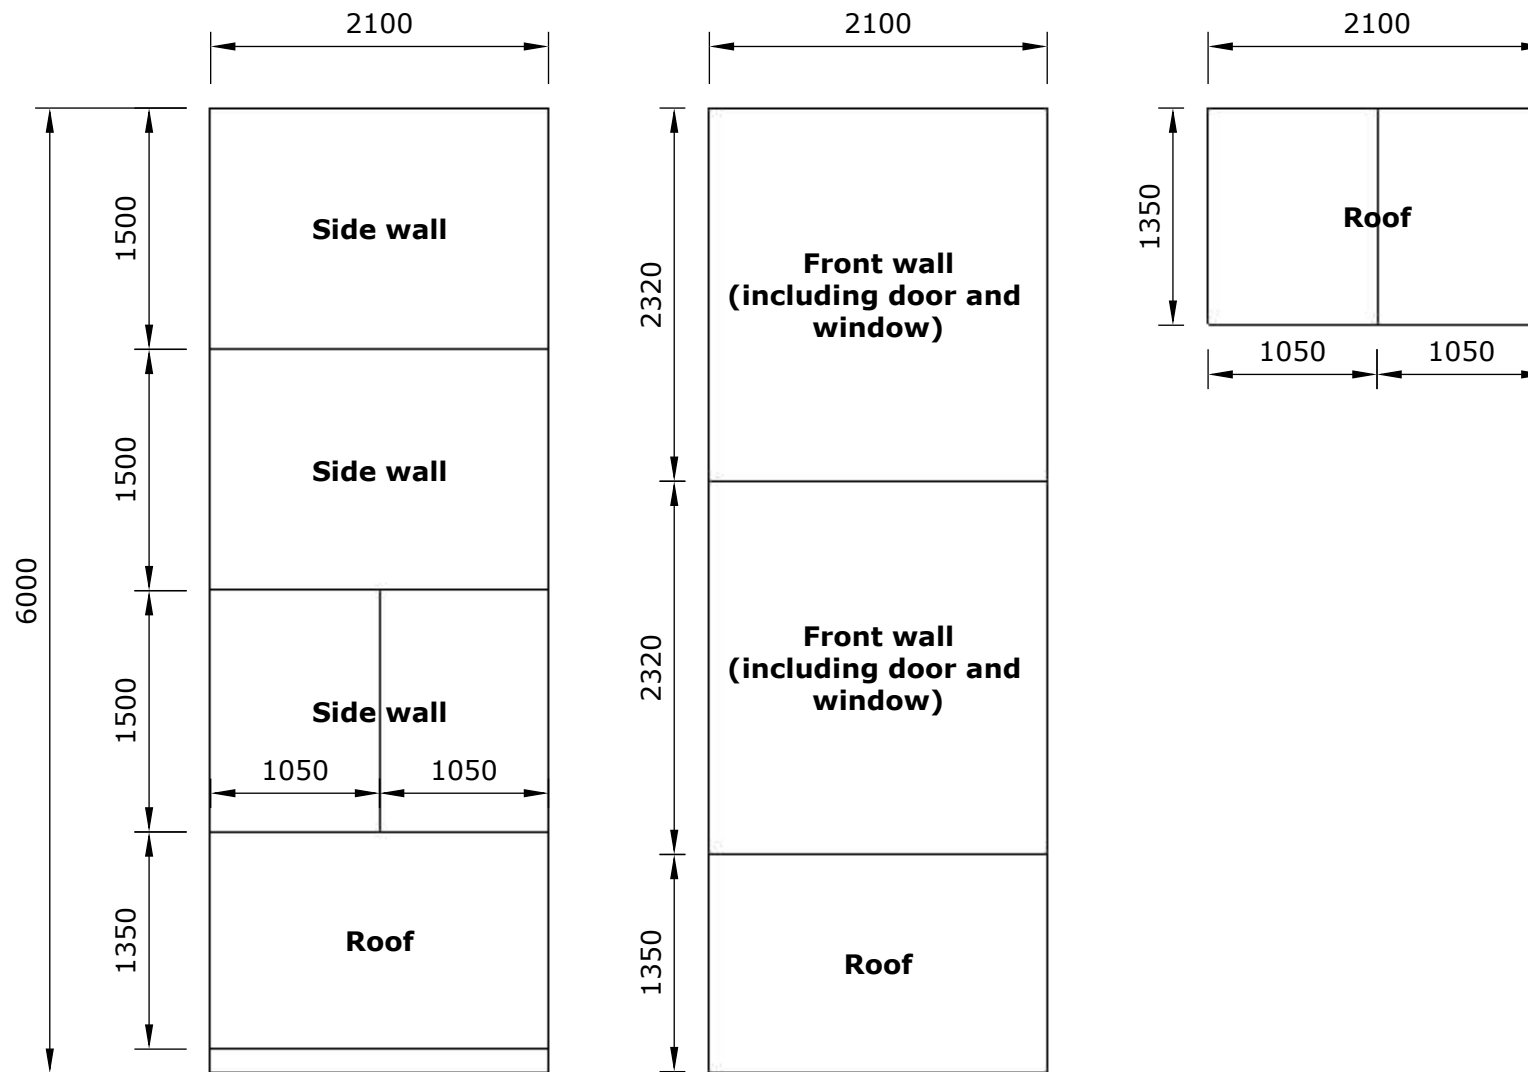

<b>Drawing</b>	Greenhouse side window	<b>Quantity</b>	optional	<b>Screws</b>	12
----------------	------------------------	-----------------	----------	---------------	----

Item ID	QTY	Length
2,3	2	508.0 mm
4	1	~ 969.8 mm
1,5	2	~ 938.0 mm
6	1	~ 950.0 mm
<b>Meterage</b>		<b>4.812</b>

- 1. Install window part Nr.6 at your desired height between greenhouse frames "Frame" using the brackets included in package**
- 2. Screw side window "SW" to part Nr.6 using hinges and screws included in the package**

[ Bracket indicates the orientation of the profile

<b>Greenhouse Smart 2x3 meter</b>			
<b>Rasēja</b>		3.05.2024	<b>Side window installation</b>
<b>Pasūtītājs</b>			<b>Lapa 16</b>

<b>Greenhouse Smart 2x3 meter</b>					
Rasēja			3.05.2024	<b>Polycarbonate layout un cut sheets</b>	
Pasūtītājs					<b>Lapa 17</b>