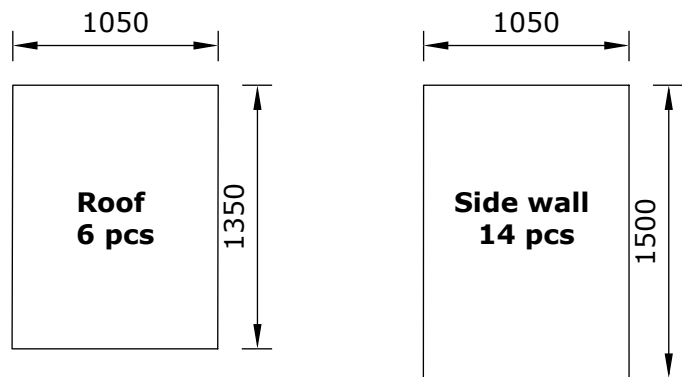

Pre cut polycarbonate

Cut to size polycarbonate (1 boxes= 12 sheets total of 2 boxes (24 sheets))