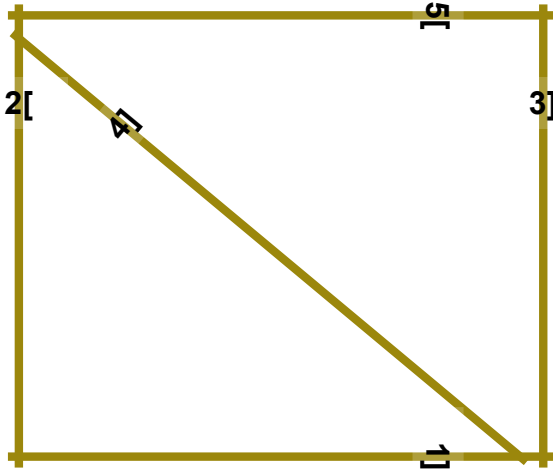

Part name	Quantity
FW 2	1
D	4
Frame	3
S1	4
FW1	1
RF	8
Door	1
Window	2
Side window	optional

Attention!

Greenhouse frame is meant to be mounted on foundation.
During winter season snow cover from greenhouse roof needs to be cleared and install temporary wooden support beams if needed.

Greenhouse COMFORT 2x4 meter					
Rasēja			2.05.2024		Specification
Pasūtītājs					Lapa 2

Drawing	FW1_2	Quantity	1	Screws	78
----------------	-------	-----------------	---	---------------	----

Item ID	QTY	Length
1,8	2	~ 999.0 mm
2,9	2	~ 1513.8 mm
3,10	2	~ 862.8 mm
4,11	2	~ 547.9 mm
5,12	2	~ 543.1 mm
6,13	2	~ 957.1 mm
7,14	2	~ 972.8 mm
15,17	2	~ 1295.1 mm
16	1	~ 540.0 mm
18,22	2	977.9 mm
19,20,21	3	~ 318.0 mm
Meterage		18.833

[Bracket indicates the orientation of the profile

Greenhouse COMFORT 2x4 meter					
Rasēja			2.05.2024	Frame set: FW2	
Pasūtītājs				Lapa 3	

Drawing	D	Quantity	4	Screws	12
----------------	---	-----------------	---	---------------	----

Item ID	QTY	Length
2,3	2	~ 803.7 mm
4	1	~ 1162.0 mm
1,5	2	~ 947.9 mm
Meterage		4.665

[Bracket indicates the orientation of the profile

Greenhouse COMFORT 2x4 meter			
Rasēja		2.05.2024	Frame set: D
Pasūtītājs			Lapa 4