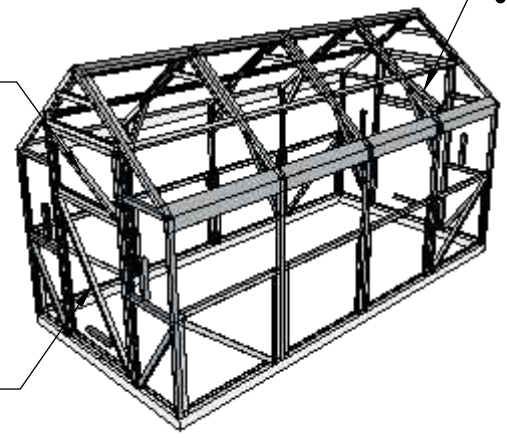

Part name	Quantity
FW 2	1
D	4
Frame	3
S1	4
FW1	1
RF	8
Door	1
Window	2
Side window	optional

Attention!

Greenhouse frame is meant to be mounted on foundation.
During winter season snow cover from greenhouse roof needs to be cleared and install temporary wooden support beams if needed.

Greenhouse COMFORT 2x4 meter

Rasēja

2.05.2024

Assembly step 9-11

Pasūtītājs

Additional side window installation for greenhouse

Greenhouse COMFORT 2x4 meter					
Rasēja			2.05.2024	Side window installation	
Pasūtītājs				Lapa 15	