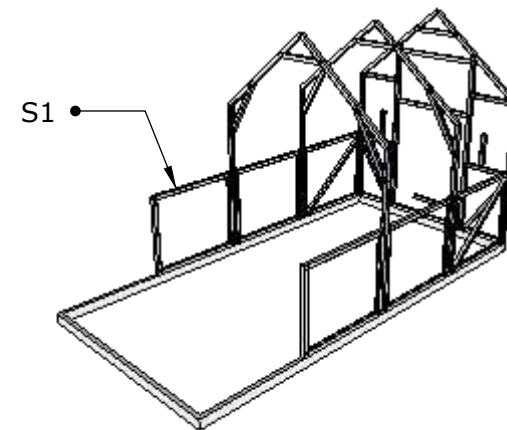

Greenhouse COMFORT 2x4 meter

Rasēja

2.05.2024

Assembly step 5-8

Pasūtītājs