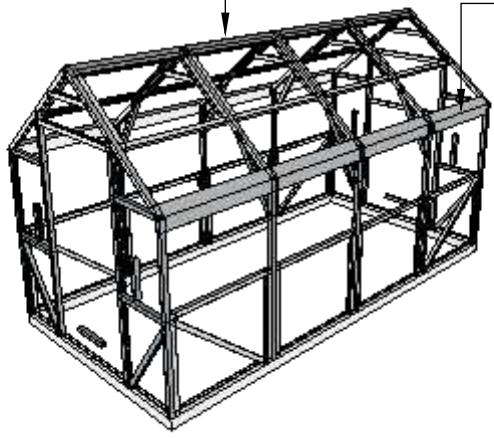

Part name	Quantity
FW 2	1
D	4
Frame	3
S1	4
FW1	1
RF	8
Door	1
Window	2
Side window	optional

Attention!

Greenhouse frame is meant to be mounted on foundation.
During winter season snow cover from greenhouse roof needs to be cleared and install temporary wooden support beams if needed.

Assembly step 5-8

Pasūtītājs

Steel roof

Steel roof

Steel Side

Window

Window

Door

Greenhouse COMFORT 2x4 meter

Rasēja

2.05.2024

Assembly step 9-11

Pasūtītājs

Additional side window installation for greenhouse

Greenhouse COMFORT 2x4 meter					
Rasēja			2.05.2024	Side window installation	
Pasūtītājs				Lapa 15	