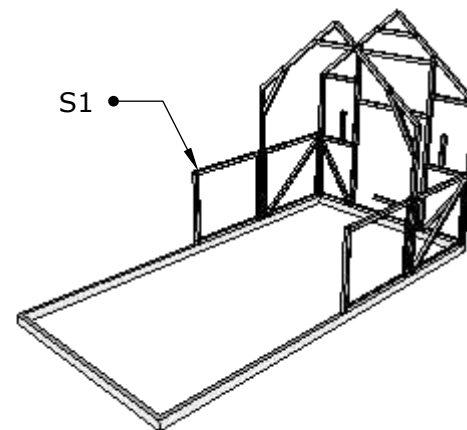

Greenhouse COMFORT 2x4 meter

Rasēja

2.05.2024

Assembly step 1-4

Pasūtītājs

Lapa 12