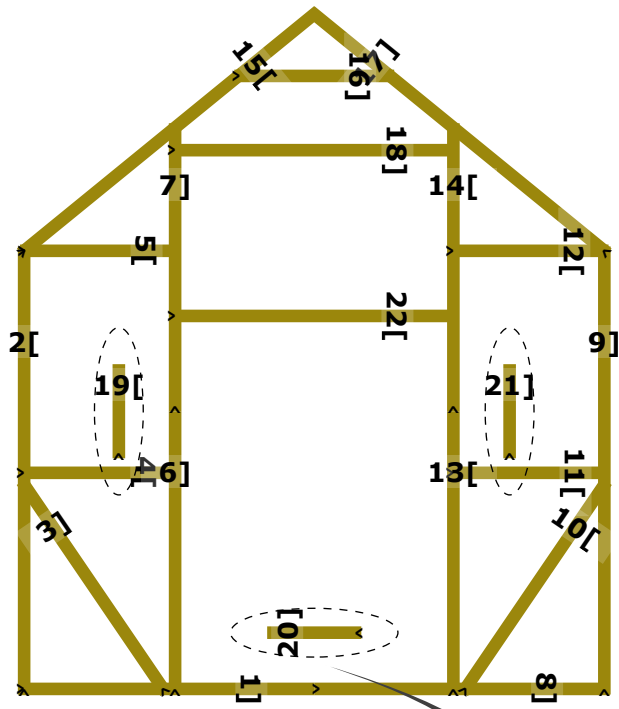

Greenhouse COMFORT 2x4 meter				
Rasēja		2.05.2024	Title Page	
Pasūtītājs				Lapa 1

TECHNICAL SPECIFICATION			
No.	Description	Measures	Quantity
	Greenhouse frame COMFORT 2x4m (2023)		
1	Frame screws 5,5x19	pcs	310
2	Screws for polycarbonate 4,8x19	pcs	370
3	Self- tapping screws 4,8x19	pcs	125
4	Washers for polycarbonate 5.5x30x1.0mm	pcs	270
5	Roof skates 1,05m	pcs	12
6	Door handle	set	3
7	Hinges	pcs	6
8	Hooks	pcs	3
9	Door stopper	pcs	4
10	Polycarbonate 2,1x6m + 2,1x4,2m / or	sheets	2+1
	Cut to size polycarbonate (2 boxes= 24 sheets /1,50x1,05m - 16 sheets / 1,05x1,35m - 8 sheets	boxes	2

Part name	Quantity
FW 2	1
D	4
Frame	3
S1	4
FW1	1
RF	8
Door	1
Window	2
Side window	optional

Attention!

Greenhouse frame is meant to be mounted on foundation.
During winter season snow cover from greenhouse roof needs to be cleared and install temporary wooden support beams if needed.

Greenhouse COMFORT 2x4 meter					
Rasēja			2.05.2024		Specification
Pasūtītājs					Lapa 2

Drawing	FW1_2	Quantity	1	Screws	78
----------------	-------	-----------------	---	---------------	----

Item ID	QTY	Length
1,8	2	~ 999.0 mm
2,9	2	~ 1513.8 mm
3,10	2	~ 862.8 mm
4,11	2	~ 547.9 mm
5,12	2	~ 543.1 mm
6,13	2	~ 957.1 mm
7,14	2	~ 972.8 mm
15,17	2	~ 1295.1 mm
16	1	~ 540.0 mm
18,22	2	977.9 mm
19,20,21	3	~ 318.0 mm
Meterage		18.833

Item ID	QTY	Length
2,3	2	~ 803.7 mm
4	1	~ 1162.0 mm
1,5	2	~ 947.9 mm
Meterage		4.665

[Bracket indicates the orientation of the profile

Greenhouse COMFORT 2x4 meter			
Rasēja		2.05.2024	Frame set: D
Pasūtītājs			Lapa 4