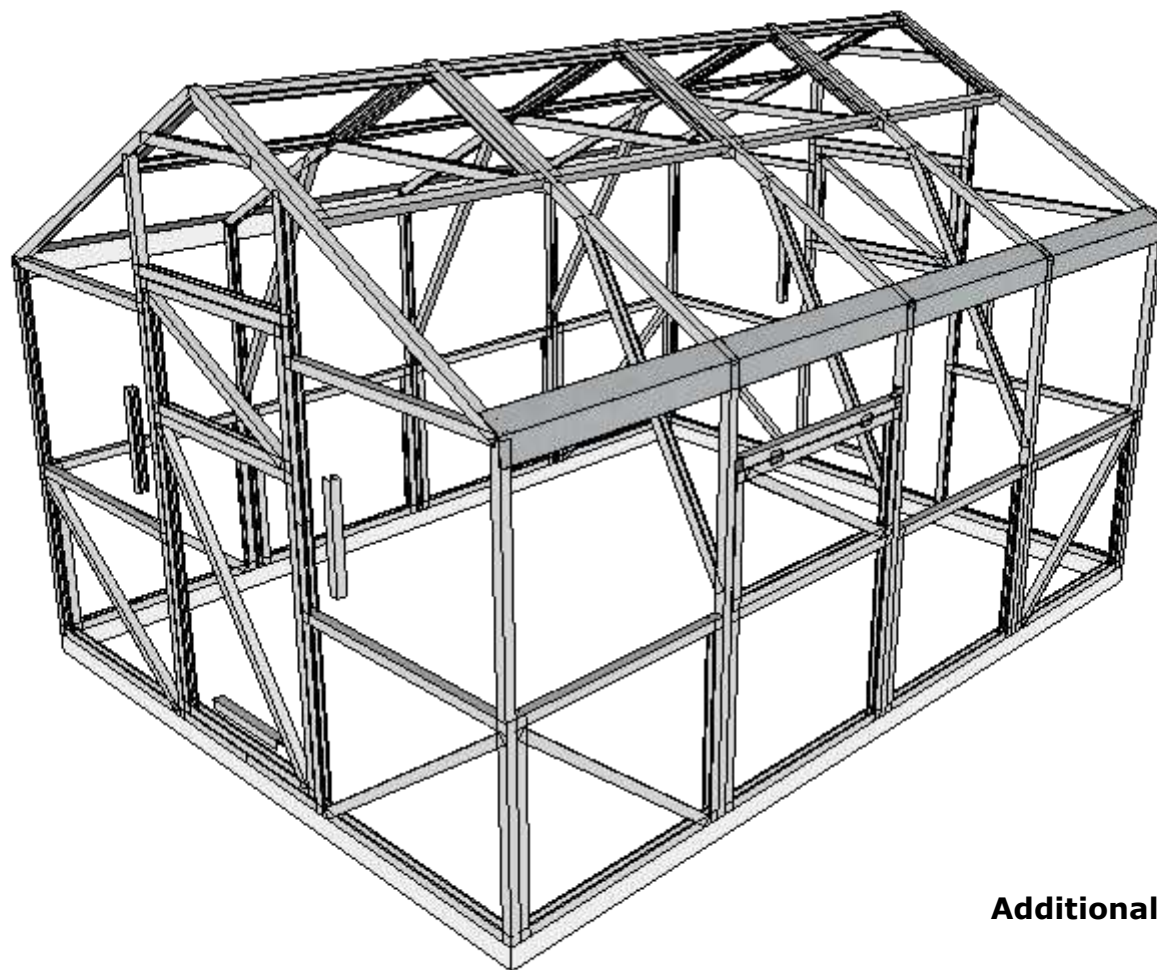

Part name	Quantity
FW 2	1
D	4
Frame	3
S1	4
FW1	1
RF	8
Door	1
Window	2
Side window	optional

Attention!

Greenhouse frame is meant to be mounted on foundation.
During winter season snow cover from greenhouse roof needs to be cleared and install temporary wooden support beams if needed.

Greenhouse COMFORT 2x4 meter

Rasēja

2.05.2024

Assembly step 9-11

Pasūtītājs

Additional side window installation for greenhouse

Greenhouse COMFORT 2x4 meter					
Rasēja			2.05.2024	Side window installation	
Pasūtītājs				Lapa 15	

Drawing	Greenhouse side window	Quantity	optional	Screws	12
----------------	------------------------	-----------------	----------	---------------	----

Item ID	QTY	Length
2,3	2	508.0 mm
4	1	~ 969.8 mm
1,5	2	~ 938.0 mm
6	1	~ 950.0 mm
Meterage		4.812