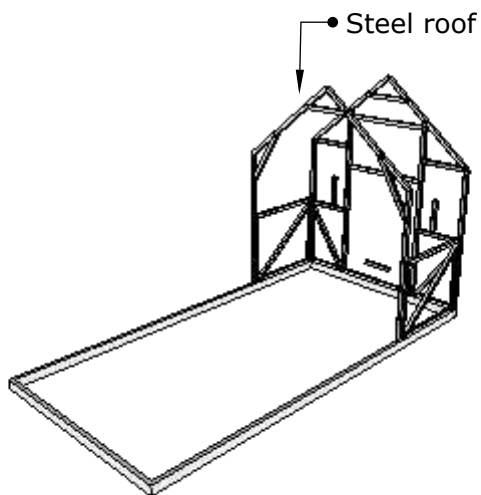

Greenhouse COMFORT 2x4 meter

Rasēja

2.05.2024

Assembly step 1-4

Pasūtītājs

Lapa 12