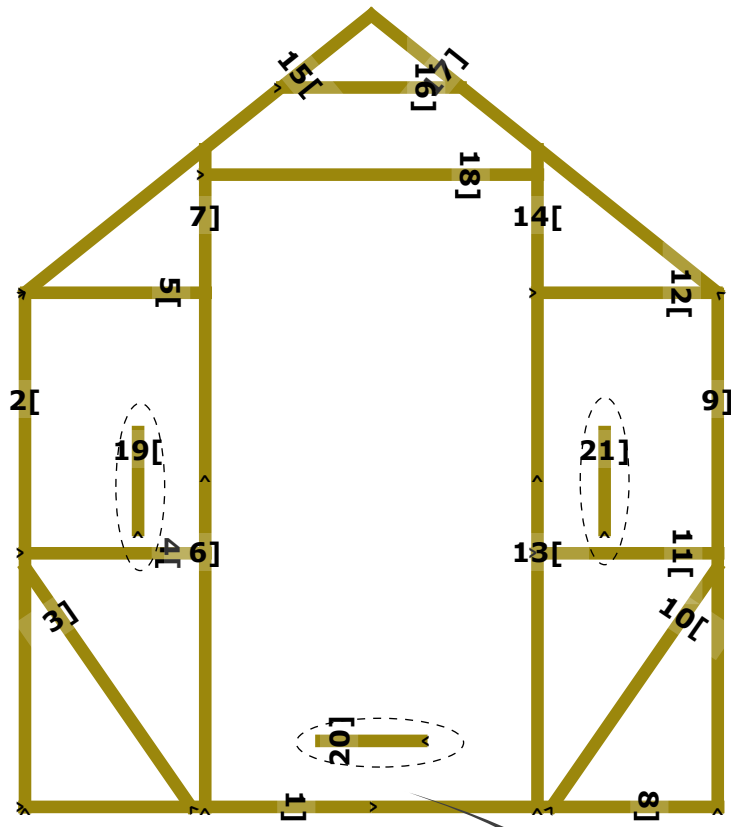

Drawing	FW1_1	Quantity	1	Screws	74