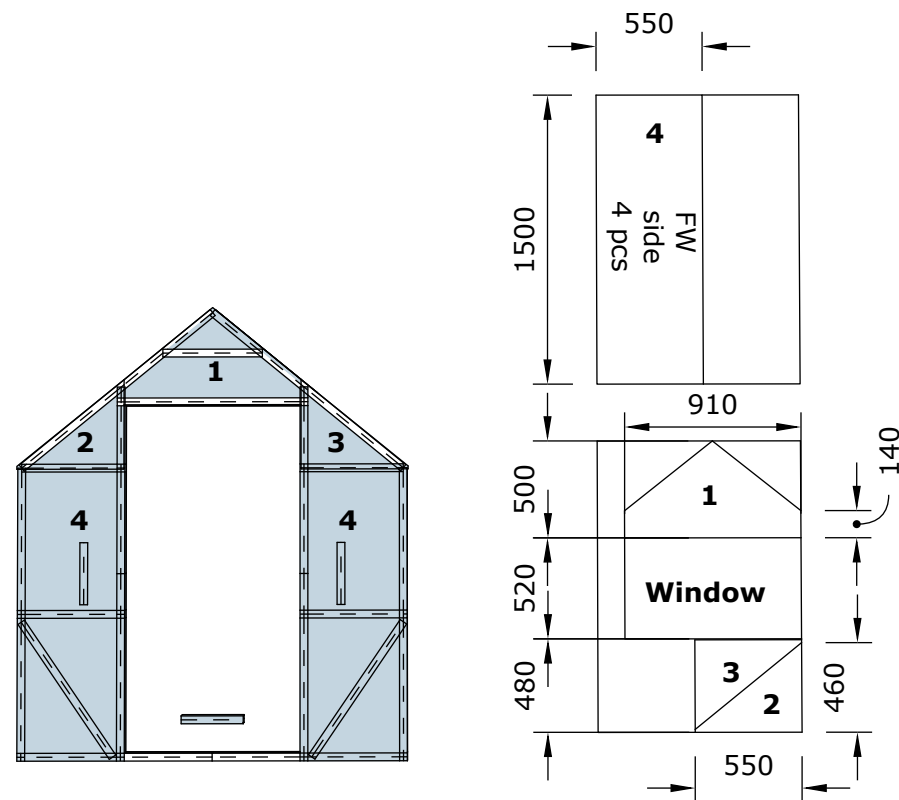

Recommended cutting pattern

Greenhouse COMFORT 2x4 meter					
Rasēja			2.05.2024	Polycarbonate lay out - cut to size	
Pasūtītājs				Lapa 18