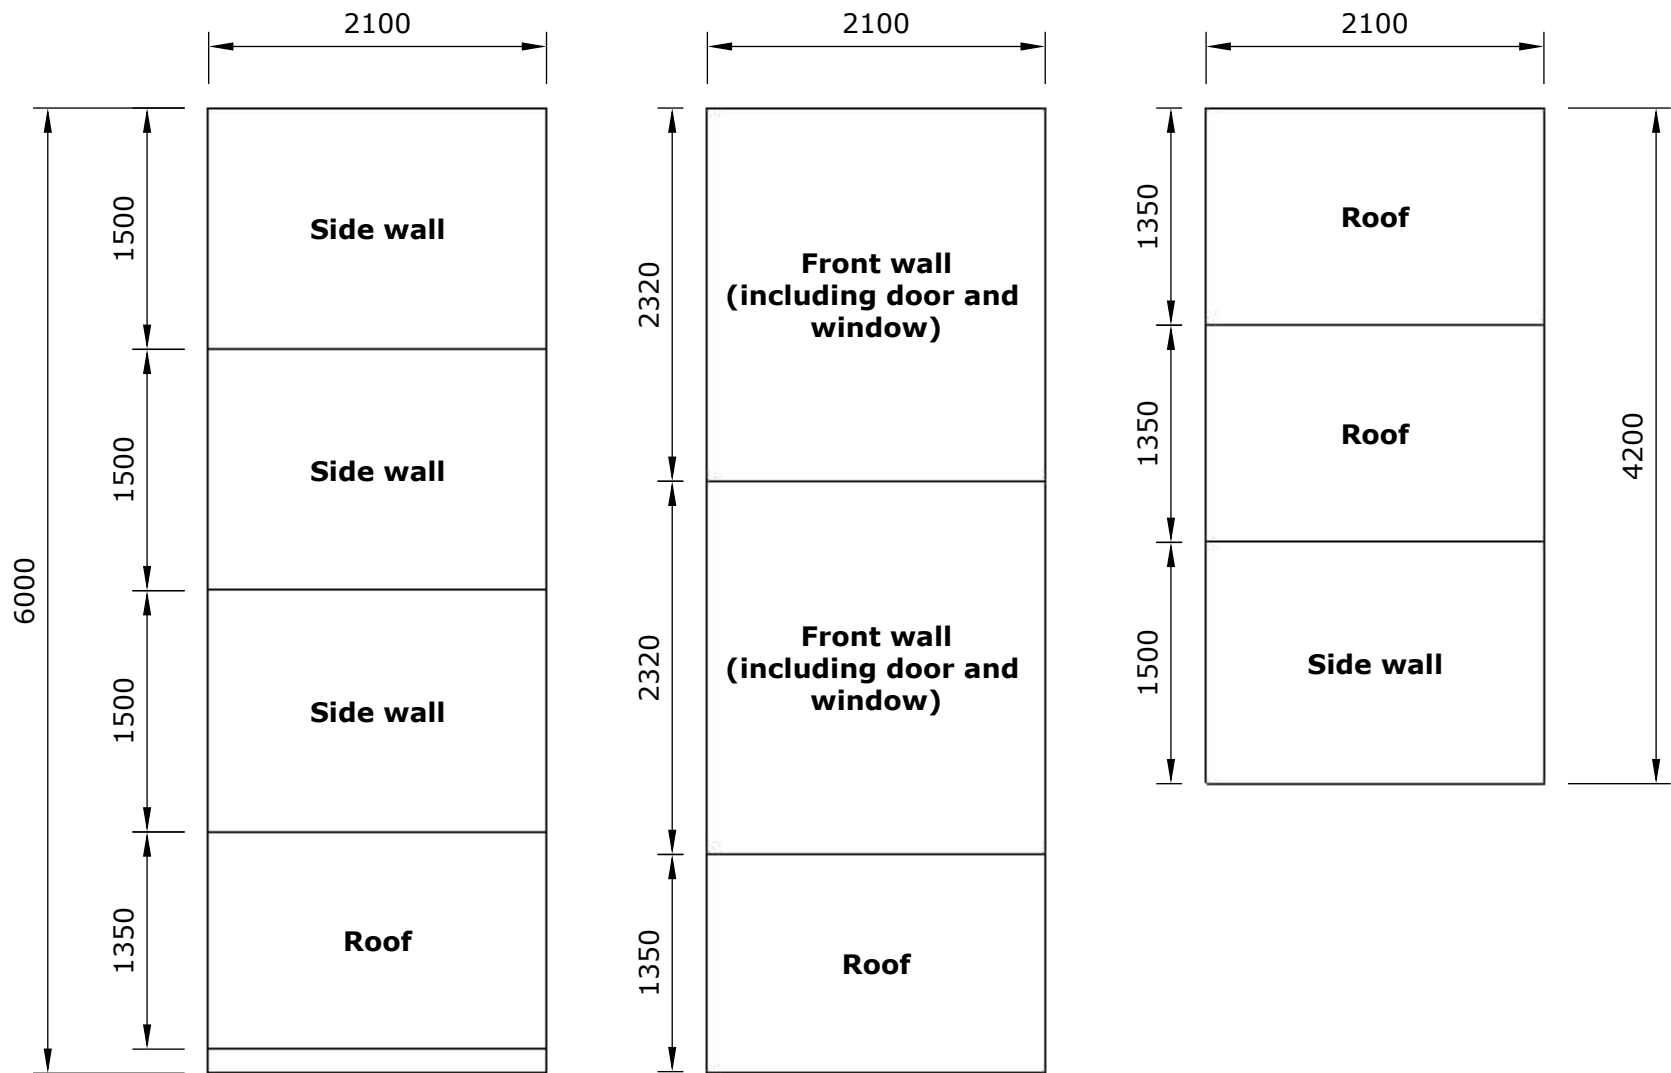

Greenhouse COMFORT 2x4 meter

Rasēja

2.05.2024

Assembly step 9-11

Pasūtītājs

Additional side window installation for greenhouse

Greenhouse COMFORT 2x4 meter					
Rasēja			2.05.2024	Side window installation	
Pasūtītājs				Lapa 15	

Drawing	Greenhouse side window	Quantity	optional	Screws	12
----------------	------------------------	-----------------	----------	---------------	----

Item ID	QTY	Length
2,3	2	508.0 mm
4	1	~ 969.8 mm
1,5	2	~ 938.0 mm
6	1	~ 950.0 mm
Meterage		4.812

1. Install window part Nr.6 at your desired height between greenhouse frames "Frame" using the brackets included in package
2. Screw side window "SW" to part Nr.6 using hinges and screws included in the package

[Bracket indicates the orientation of the profile

Greenhouse COMFORT 2x4 meter			 WEIS A
Rasēja		2.05.2024	Side window installation
Pasūtītājs			Lapa 16

Greenhouse COMFORT 2x4 meter					
Rasēja			2.05.2024	Polycarbonate layout un cut sheets	
Pasūtītājs					
				Lapa 17	