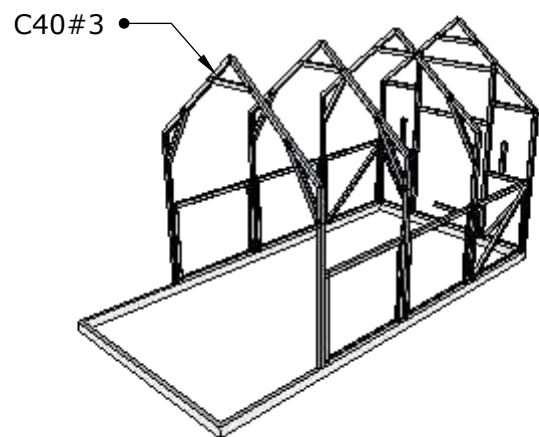

Greenhouse COMFORT 2x4 meter

Rasēja

2.05.2024

Assembly step 5-8

Pasūtītājs