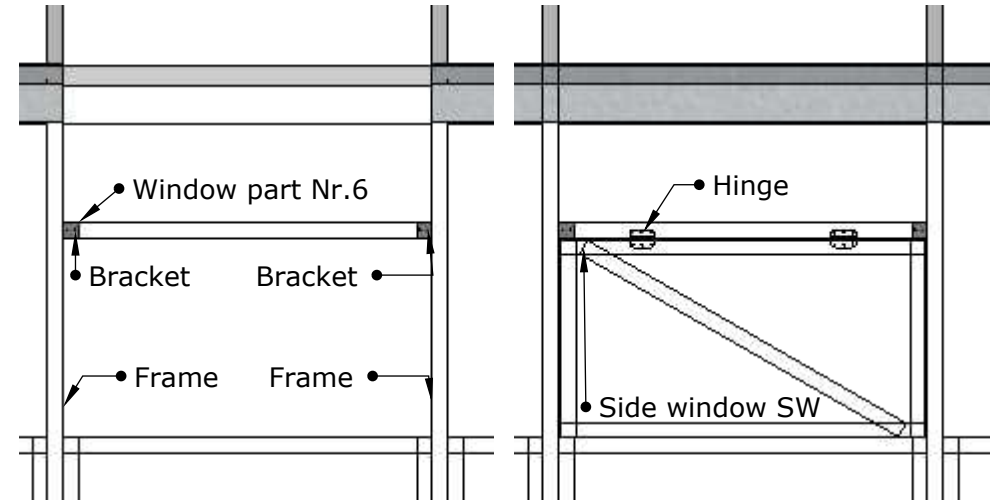

Assembly step 5-8

Pasūtītājs

Steel roof

Steel roof

Steel Side

Window

Window

Door

Greenhouse COMFORT 2x4 meter

Rasēja

2.05.2024

Assembly step 9-11

Pasūtītājs

Additional side window installation for greenhouse

Greenhouse COMFORT 2x4 meter					
Rasēja			2.05.2024	Side window installation	
Pasūtītājs				Lapa 15	

Drawing	Greenhouse side window	Quantity	optional	Screws	12
----------------	------------------------	-----------------	----------	---------------	----

Item ID	QTY	Length
2,3	2	508.0 mm
4	1	~ 969.8 mm
1,5	2	~ 938.0 mm
6	1	~ 950.0 mm
Meterage		4.812

1. Install window part Nr.6 at your desired height between greenhouse frames "Frame" using the brackets included in package
2. Screw side window "SW" to part Nr.6 using hinges and screws included in the package