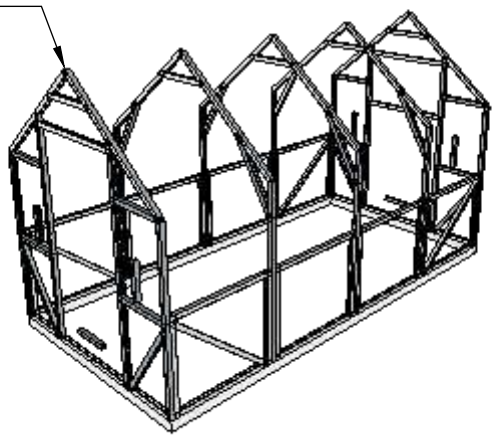

Part name	Quantity
FW 2	1
D	4
Frame	3
S1	4
FW1	1
RF	8
Door	1
Window	2
Side window	optional

Attention!

Greenhouse frame is meant to be mounted on foundation.
During winter season snow cover from greenhouse roof needs to be cleared and install temporary wooden support beams if needed.

Rasēja

2.05.2024

Assembly step 1-4

Pasūtītājs

Lapa 12

Greenhouse COMFORT 2x4 meter

Rasēja

2.05.2024

Assembly step 5-8

Pasūtītājs

Steel roof

Steel roof

Steel Side

Window

Window

Door