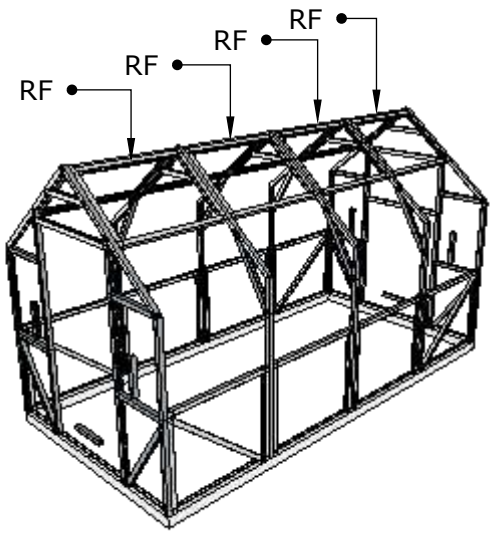

Steel roof

Steel roof

Steel Side

Window

Window

Door

Greenhouse COMFORT 2x4 meter

Rasēja

2.05.2024

Assembly step 9-11

Pasūtītājs