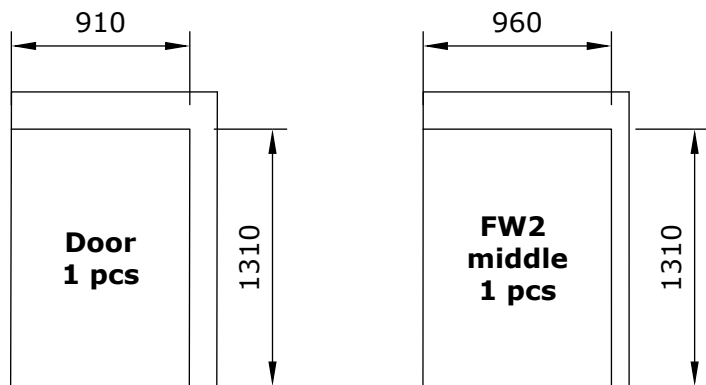

Drawing	Greenhouse side window	Quantity	optional	Screws	12
----------------	------------------------	-----------------	----------	---------------	----

Item ID	QTY	Length
2,3	2	508.0 mm
4	1	~ 969.8 mm
1,5	2	~ 938.0 mm
6	1	~ 950.0 mm
Meterage		4.812

1. Install window part Nr.6 at your desired height between greenhouse frames "Frame" using the brackets included in package
2. Screw side window "SW" to part Nr.6 using hinges and screws included in the package

[Bracket indicates the orientation of the profile

Greenhouse COMFORT 2x4 meter			 WEIS A
Rasēja		2.05.2024	Side window installation
Pasūtītājs			Lapa 16

Greenhouse COMFORT 2x4 meter					
Rasēja			2.05.2024	Polycarbonate layout un cut sheets	
Pasūtītājs					
				Lapa 17	

Pre cut polycarbonate

Cut to size polycarbonate (1 boxes= 12 sheets total of 2 boxes (24 sheets))

Recommended cutting pattern

Greenhouse COMFORT 2x4 meter					
Rasēja			2.05.2024	Polycarbonate lay out - cut to size	
Pasūtītājs				Lapa 18	