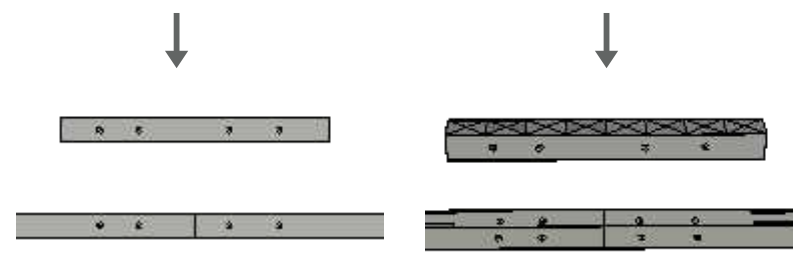

Greenhouse COMFORT 2x4 meter				
Rasēja		2.05.2024	Title Page	
Pasūtītājs				Lapa 1

TECHNICAL SPECIFICATION			
No.	Description	Measures	Quantity
	Greenhouse frame COMFORT 2x4m (2023)		
1	Frame screws 5,5x19	pcs	310
2	Screws for polycarbonate 4,8x19	pcs	370
3	Self- tapping screws 4,8x19	pcs	125
4	Washers for polycarbonate 5.5x30x1.0mm	pcs	270
5	Roof skates 1,05m	pcs	12
6	Door handle	set	3
7	Hinges	pcs	6
8	Hooks	pcs	3
9	Door stopper	pcs	4
10	Polycarbonate 2,1x6m + 2,1x4,2m / or	sheets	2+1
	Cut to size polycarbonate (2 boxes= 24 sheets /1,50x1,05m - 16 sheets / 1,05x1,35m - 8 sheets	boxes	2

Part name	Quantity
FW 2	1
D	4
Frame	3
S1	4
FW1	1
RF	8
Door	1
Window	2
Side window	optional

Attention!

Greenhouse frame is meant to be mounted on foundation.
During winter season snow cover from greenhouse roof needs to be cleared and install temporary wooden support beams if needed.

Greenhouse COMFORT 2x4 meter					
Rasēja			2.05.2024		Specification
Pasūtītājs					Lapa 2

Drawing	FW1_2	Quantity	1	Screws	78
----------------	-------	-----------------	---	---------------	----

Item ID	QTY	Length
1,8	2	~ 999.0 mm
2,9	2	~ 1513.8 mm
3,10	2	~ 862.8 mm
4,11	2	~ 547.9 mm
5,12	2	~ 543.1 mm
6,13	2	~ 957.1 mm
7,14	2	~ 972.8 mm
15,17	2	~ 1295.1 mm
16	1	~ 540.0 mm
18,22	2	977.9 mm
19,20,21	3	~ 318.0 mm
Meterage		18.833

Item ID	QTY	Length
2,3	2	~ 803.7 mm
4	1	~ 1162.0 mm
1,5	2	~ 947.9 mm
Meterage		4.665

[Bracket indicates the orientation of the profile

Greenhouse COMFORT 2x4 meter			
Rasēja		2.05.2024	Frame set: D
Pasūtītājs			Lapa 4